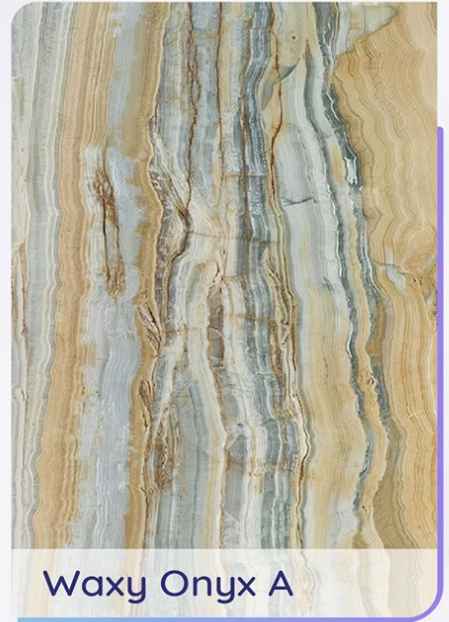

Leopard Grey

Tundra Blue B

Moonstone

Tundra light

Tundra light beige C

Tundra light beige D

Novalto grey

Fantastic Grey

## ONYX

Onyx is an exotic natural stone that is all about luxury and glamour.

This exquisite stone has the unique ability to transmit light. The peculiar translucent quality of Onyx allows for a breathtaking effusive lighting arrangement.

the grandiose facades of the Ancient Greek to Bauhaus and Brutalist architectures.

Hazel Onyx A

Picaso Onyx

Onyx Gold Green B

Pink Onyx

Waxy Onyx A

Wooden Onyx B

Onyx Gold Green A

Waxy Onyx B

Hazel Onyx B

Green Onyx

Wooden Onyx A

Tree Onyx

Blue Onyx

Agate Dark Blue

Agate Dark Red