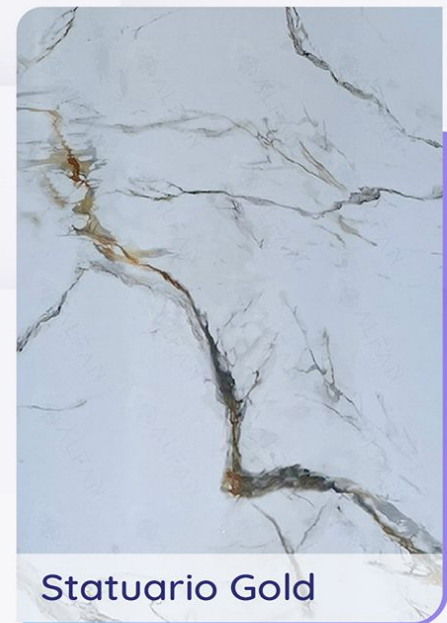

Extremely hard and compact, of a finer grain than granite exotically veined and colored like marble, quartzite is the most versatile stone amongst all of the natural stones.

Stronger than marble and even granite, quartzite is actually the most durable natural stone.

In fact, quartzite can be called nearly indestructible resistant to chemical weathering, non porous scratch resistant, and hard as diamonds, quartzite is easy to maintain and keep bacteria-free.

Dolomite Brown

Statuario Grey

Nano White

Calacatta Gold

Statuario Gold

TERRAZZO

TERRAZZO

The word terrazzo comes from “terra,” which is Latin for ground. This antiquity-inspired material gives an artisanal feel to home interiors. Terrazzo is a composite material made with marble granite, glass, or quartz chips set into cement.