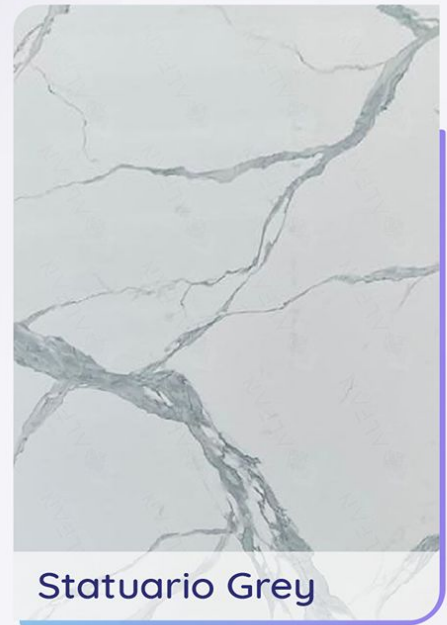

Statuario Grey